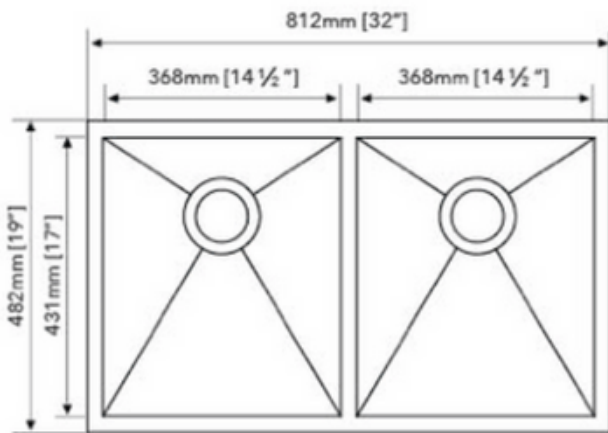

STAINLESS STEEL SINK

SPECIAL ORDER

MODEL: SS-114-20-3219A0

DEPTH	GAUGE
9.5"	18

- Zero Radius Dual Bowl Sink 50/50
- Dimensions: 32"x19"
- Material: SS304
- Finish: Brushed

Undercoated and Sound Pads

3-1/2" Drain Opening